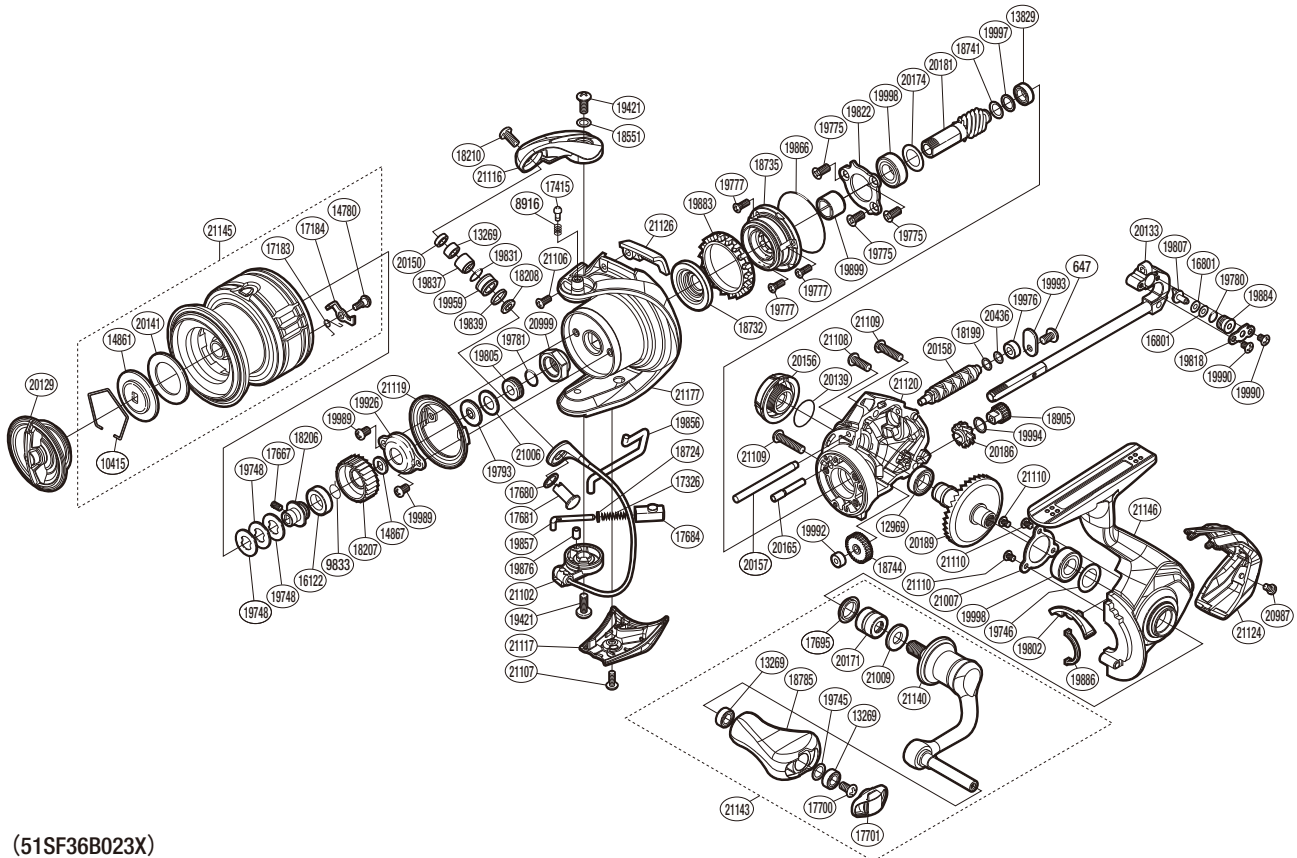

SHIMANO

VANFORD SA-RB

VFC2000HGF

(51SF36B023X)

Please note that the number of adjusting washers may not be the same as shown in the exploded views.
(Adjustment will vary with each individual product.)

Part No.	Description	Part No.	Description	Part No.	Description
RD 0647	Screw	RD19745	Washer	RD20141	Drag Washer
RD 8916	Click Spring	RD19746	Washer	RD20150	Line Roller Collar
RD 9833	Ratchet Spring	RD19748	Washer	RD20156	Handle Screw Cap
RD10415	Drag Washer Retainer	RD19775	Screw	RD20157	Oscillating Guide A
RD12969	Ball Bearing	RD19777	Screw	RD20158	Worm Shaft
RD13269	Ball Bearing	RD19780	O Ring	RD20165	Idle Gear B Shaft
RD13829	Ball Bearing	RD19781	O Ring	RD20171	Handle Shaft Cover B
RD14780	Screw	RD19793	Bearing Water Proof	RD20174	Washer
RD14861	Key Washer	RD19802	Bail Trip Strike	RD20181	Pinion Gear
RD14867	Spool Support	RD19805	Main Shaft Collar	RD20186	Idle Gear B Large
RD16122	Spool Bushing	RD19807	Oscillating Pawl	RD20189	Drive Gear
RD16801	Spacer	RD19818	Oscillating Pawl Cover	RD20436	Washer
RD17183	Drag Click Spring	RD19822	Bearing Retainer	RD20987	Screw
RD17184	Drag Click	RD19831	O Ring	RD20999	Rotor Nut
RD17326	Bail Spring	RD19837	Line Roller Bushing	RD21006	Washer
RD17415	Click Pin	RD19839	Line Roller Spacer	RD21007	Bearing Retainer
RD17667	Set Screw	RD19856	Bail Trip Lever	RD21009	Washer
RD17680	Washer	RD19857	Bail Spring Guide A	RD21102	Bail Assembly
RD17681	Line Roller Support	RD19866	O Ring	RD21106	Screw
RD17684	Bail Spring Guide B	RD19876	Bail Spring Guide A Bush	RD21107	Screw
RD17695	Handle Shaft Seal	RD19883	Friction Ring	RD21108	Screw
RD17700	Screw	RD19884	Oscillating Slider Bushing	RD21109	Screw
RD17701	Handle Knob Seal	RD19886	Flange Water Proof	RD21110	Screw
RD18199	Spacer	RD19899	Roller Clutch Inner	RD21116	Bail Arm
RD18206	Bearing Bushing	RD19926	Rotor Nut Lock Plate	RD21117	Bail Hold Support Guard
RD18207	Drag Click Ratchet	RD19959	Line Roller	RD21119	Rotor Brim
RD18208	Spacer	RD19976	Worm Bushing (Rear)	RD21120	Body
RD18210	Screw	RD19989	Screw	RD21124	Rear Protector
RD18551	Washer	RD19990	Screw	RD21126	Counter Weight Cover
RD18724	Spring Guide A Support	RD19992	Worm Bushing (Front)	RD21140	Handle Shank Assembly
RD18732	Rotor Ring	RD19993	Worm Shaft Retainer	RD21143	Handle Assembly
RD18735	Roller Clutch Assembly	RD19994	Washer	RD21145	Spool Assembly
RD18741	Washer	RD19997	Washer	RD21146	Side Cover Assembly
RD18744	Idle Gear	RD19998	Ball Bearing	RD21177	Rotor Assembly
RD18785	Handle Knob	RD20129	Drag Knob Assembly		
RD18905	Idle Gear B Small	RD20133	Main Shaft Assembly		
RD19421	Screw	RD20139	O Ring	RD18054	Anti Line Slip Sticker